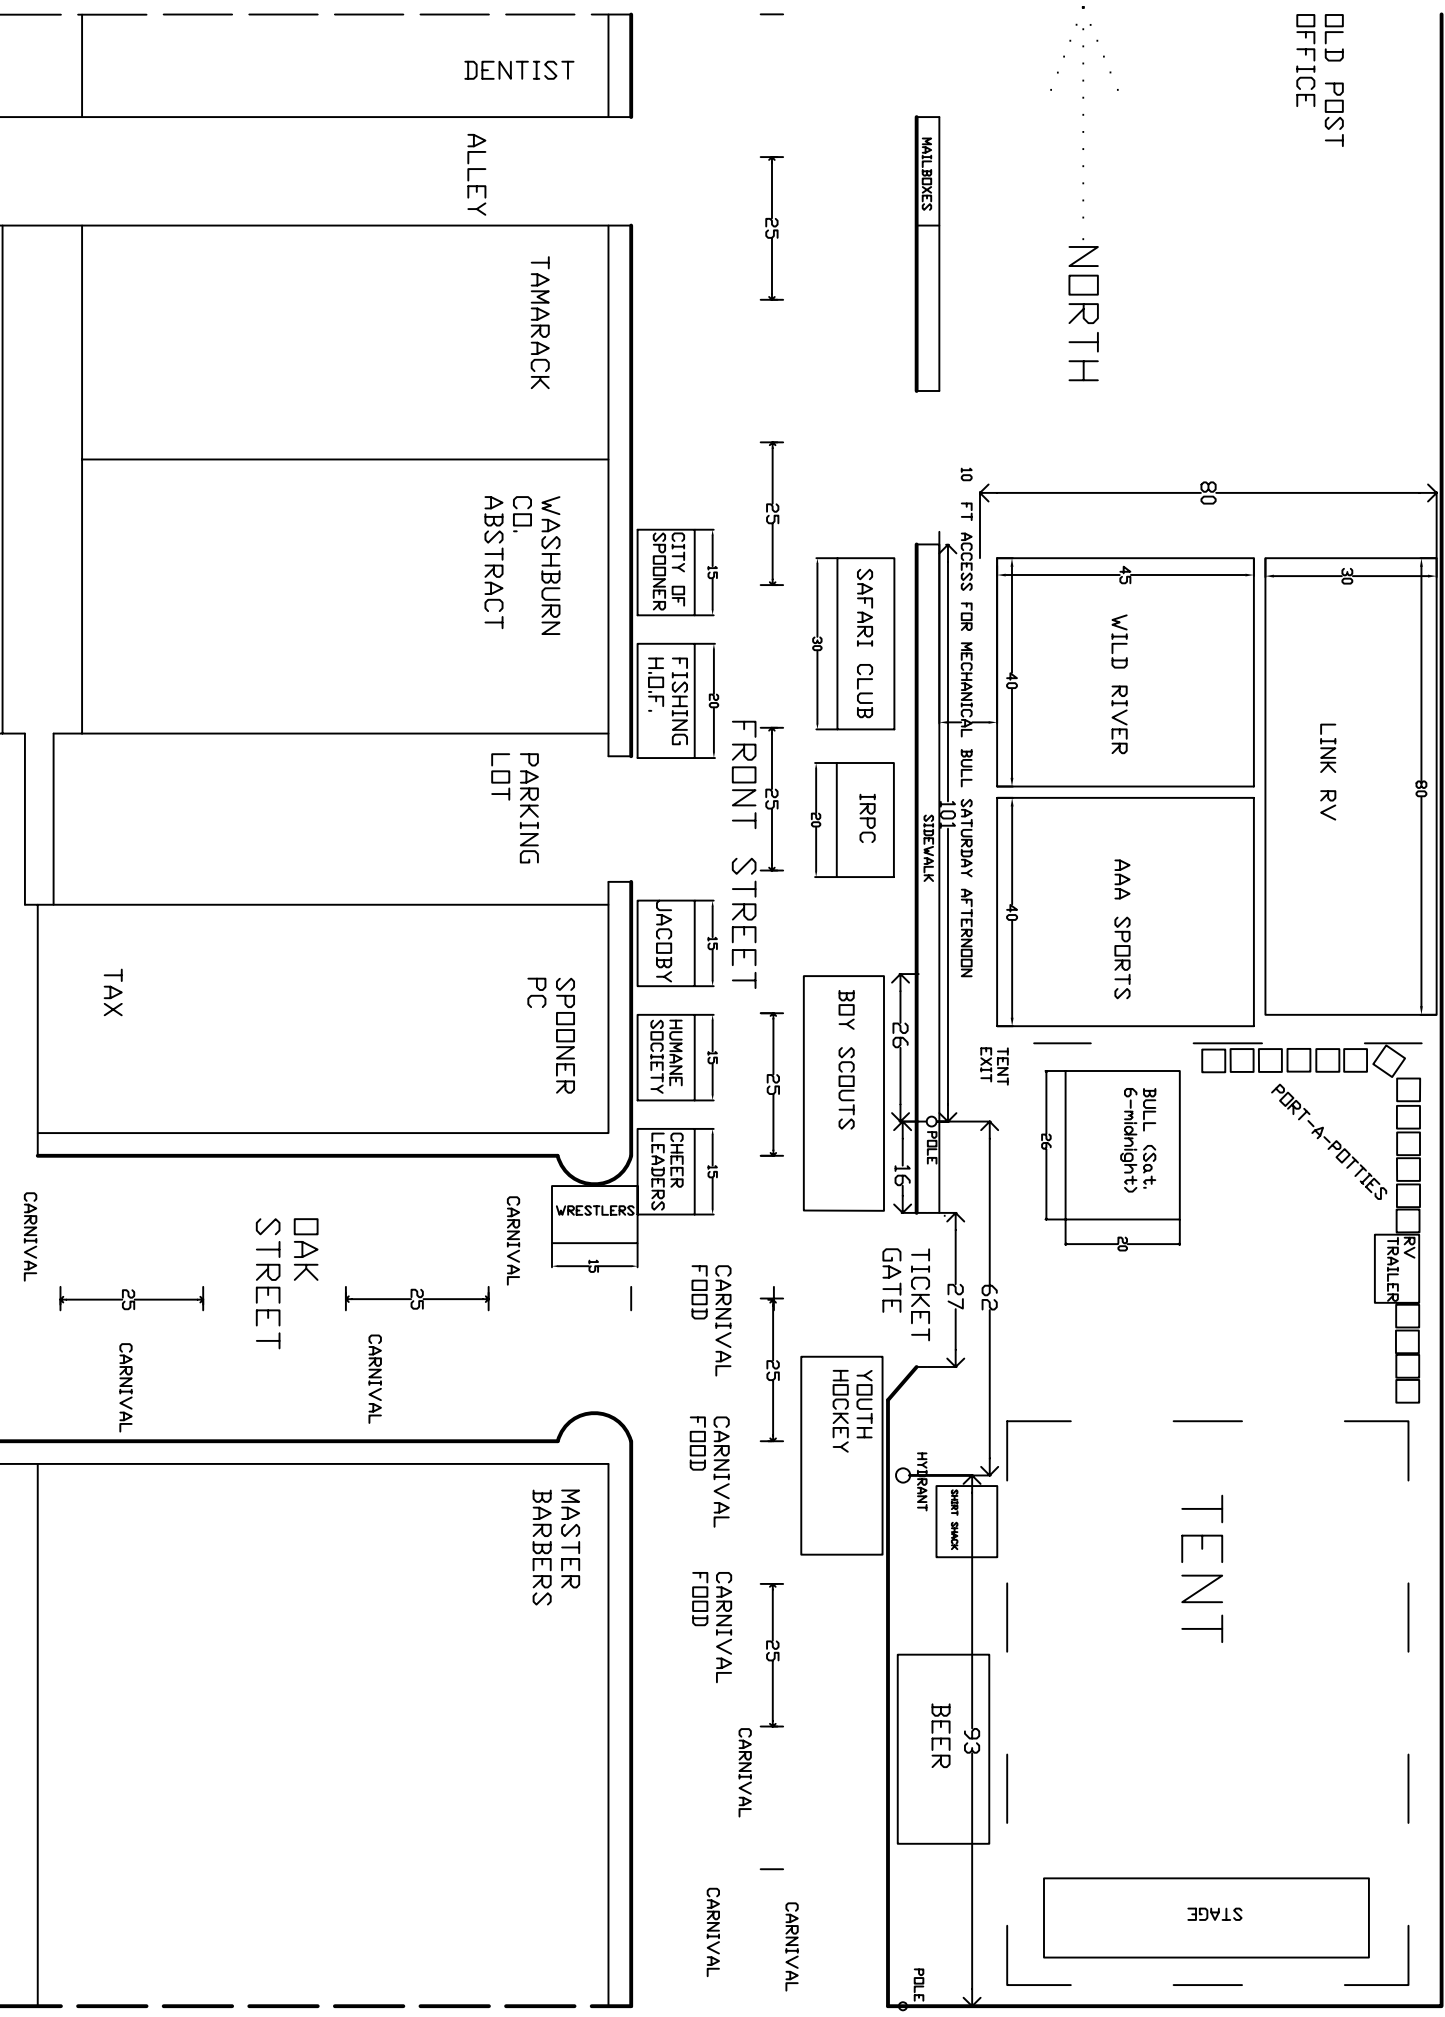

2010 JACK PINE LAYOUT (SUBJECT TO CHANGE)

OLD POST OFFICE

NORTH

LINK RV

WILD RIVER

AAA SPORTS

BULL (Sat. 6-midnight)

PORT-A-POTTIES